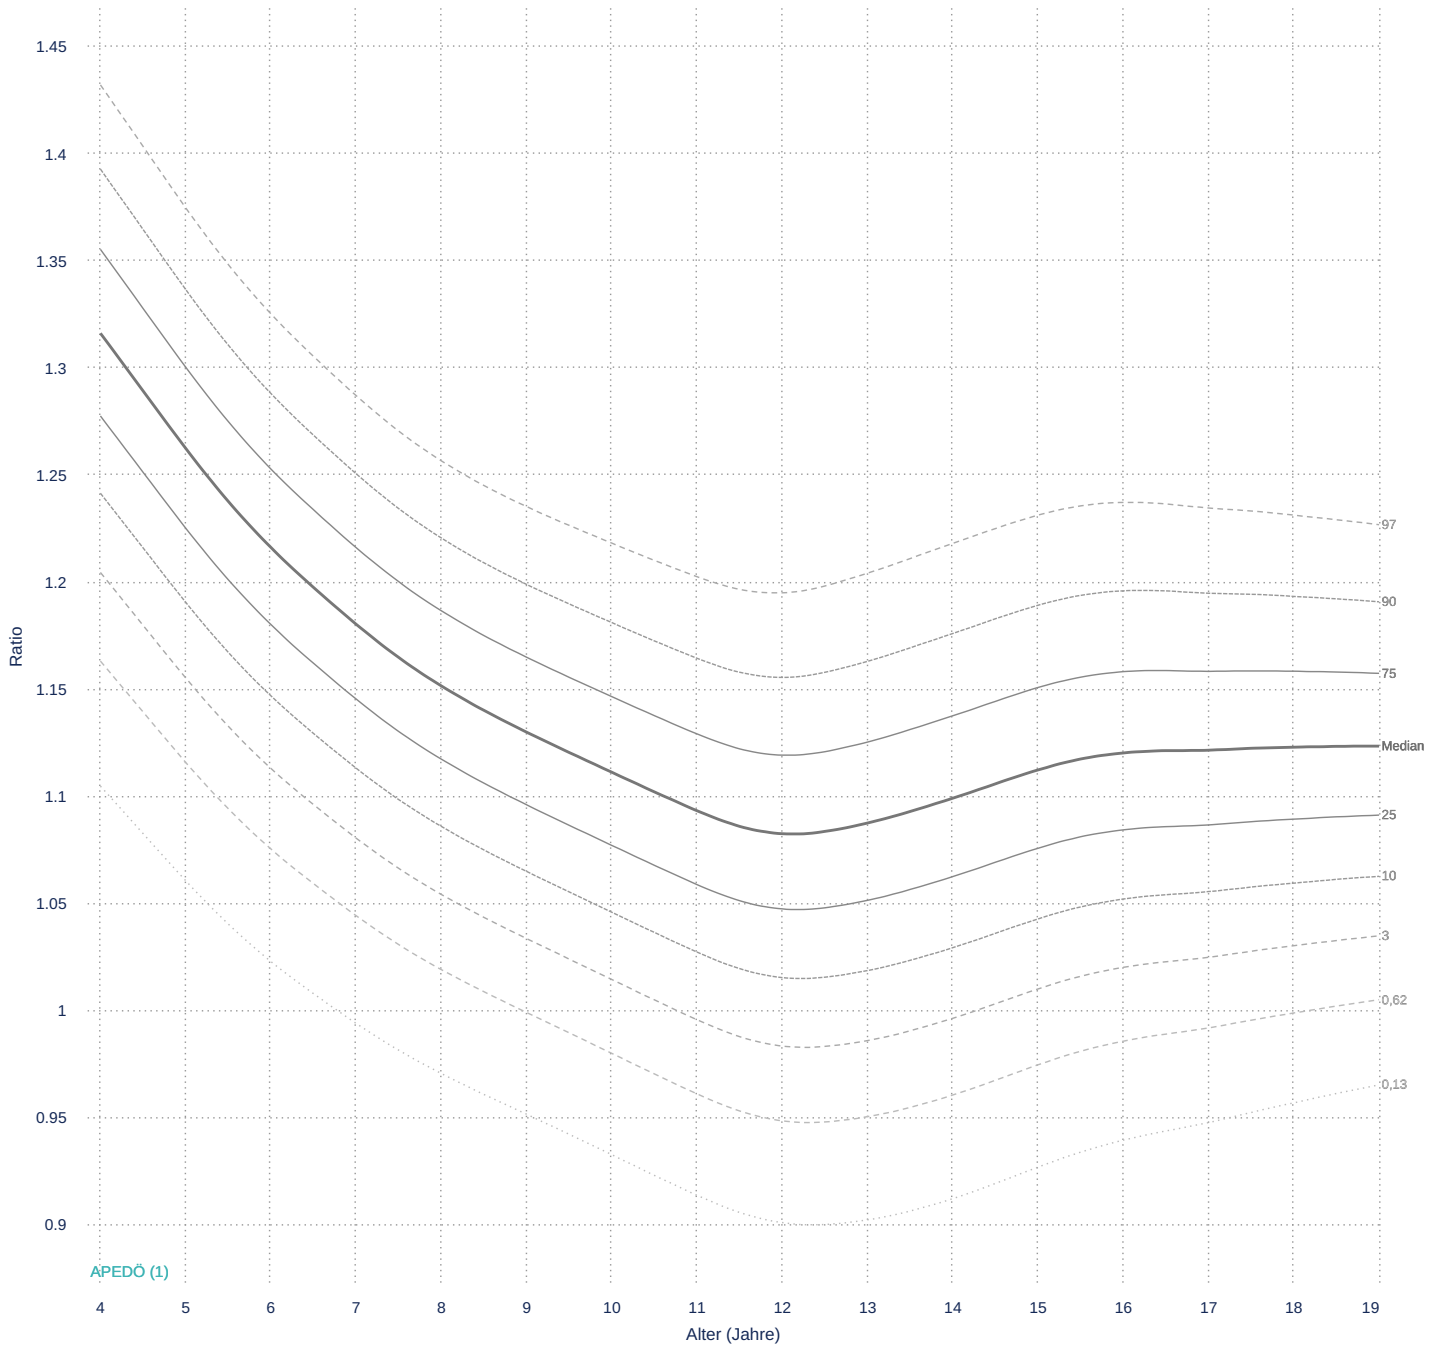

Verhältnis Sitzhöhe/Beinlänge

weiblich

Erzeugt am 13.06.2026, 15:01. Powered by wachstum.at.

APEDÖ (1): Andreas Gleiss, Michael Lassi, Peter Blümel, Martin Borkenstein, Klaus Kapelari, Michael Schemper, Michael Mayer, Gabriele Häusler: Austrian Height and Body Proportion References for Children Aged 4 to under 19 Years. *Annals of Human Biology* 40(4): 324–332 (2013).